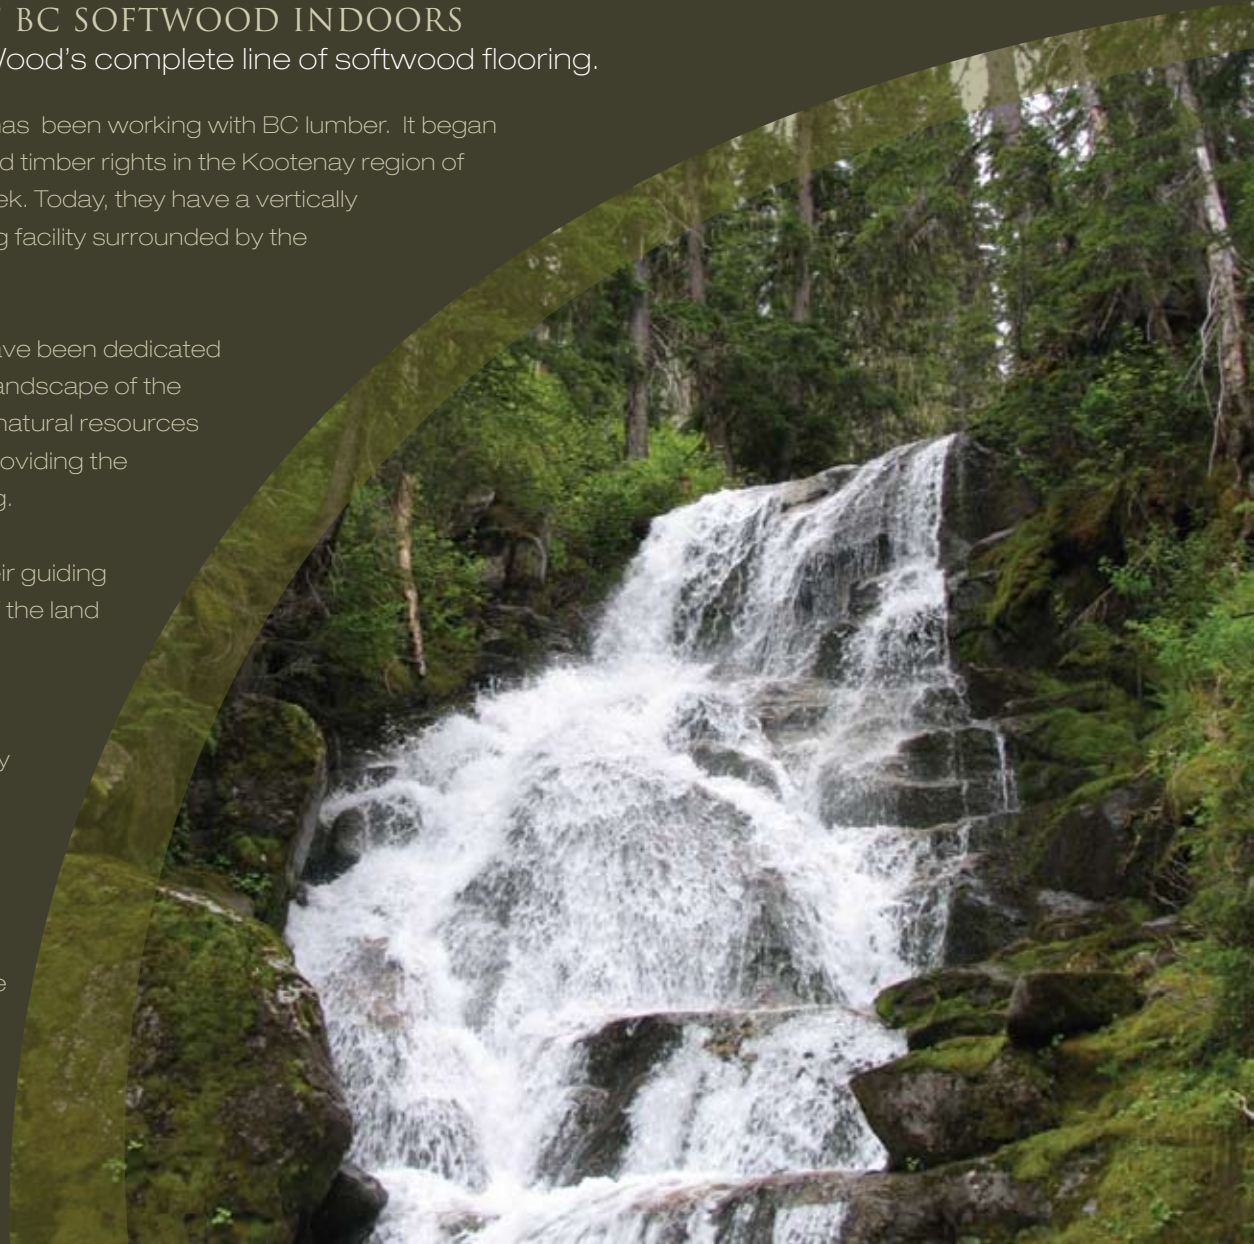

BRING THE BEAUTY OF BC SOFTWOOD INDOORS

with Kootenay Innovative Wood's complete line of softwood flooring.

Since 1939 the Kalesnikoff family has been working with BC lumber. It began when patriarch Koozma purchased timber rights in the Kootenay region of British Columbia, called China Creek. Today, they have a vertically integrated, modern manufacturing facility surrounded by the finest softwood in the world.

From the start, the Kalesnikoff's have been dedicated to the preservation of the natural landscape of the Kootenays. They take pride in the natural resources of their surrounding area, and in providing the highest quality of softwood flooring.

From generation to generation their guiding philosophy has been "Take care of the land and the land will take care of you."

Even before reforestation policies existed in BC, the Kalesnikoff family was performing sound forest practices, ensuring a successful business and healthy land for future generations.

Kootenay Innovative Wood is more than a high tech manufacturing company - they are a convergence of values and principles that markets superior products with a globally-responsible approach.